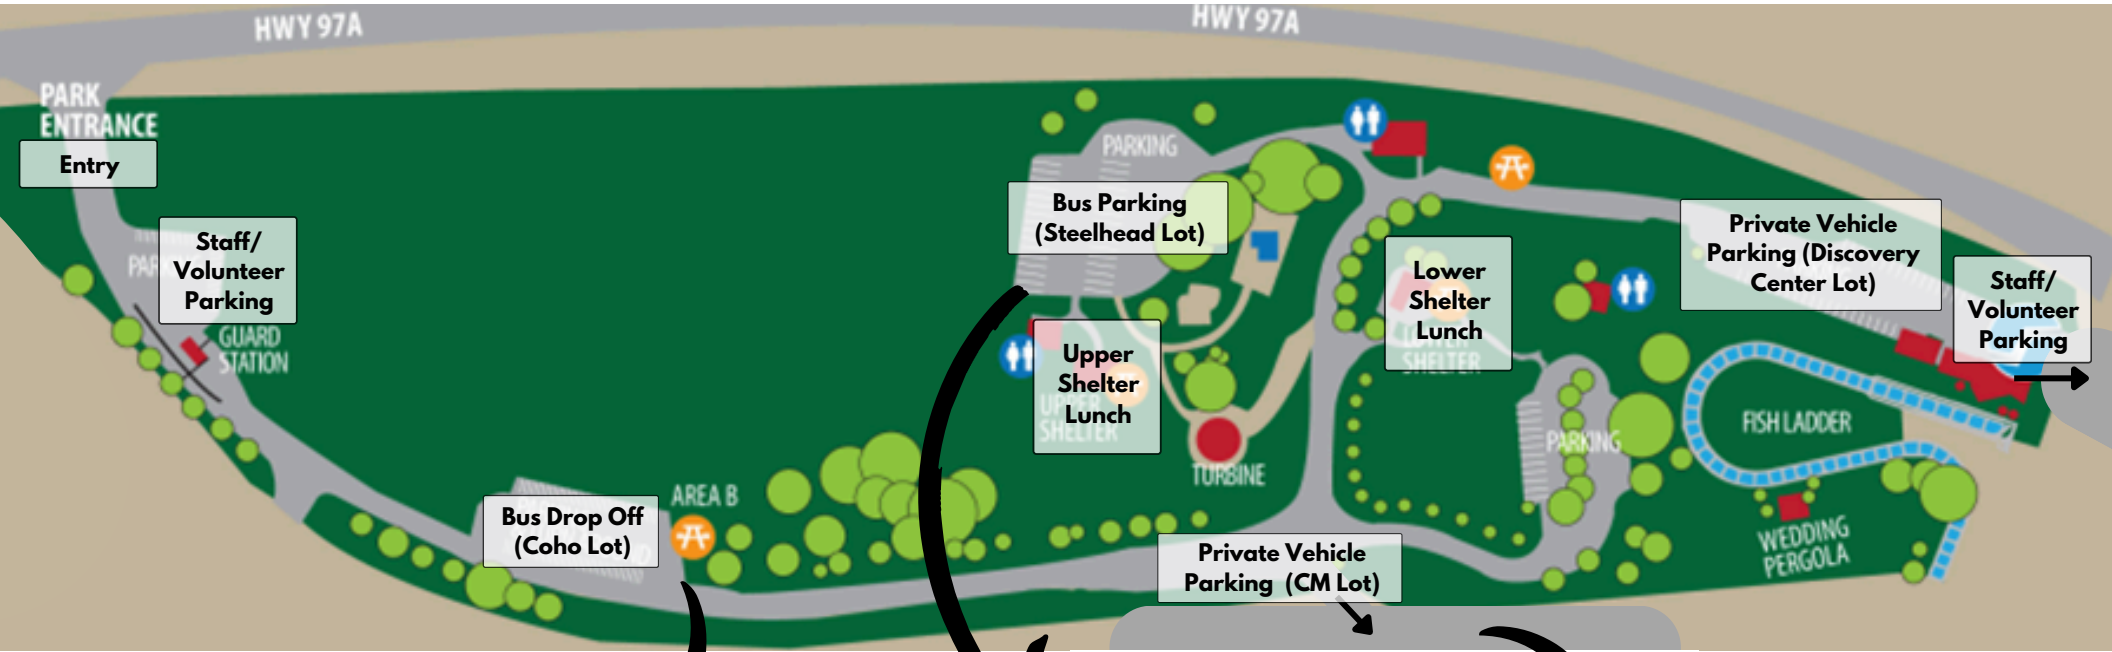

SALMON FESTIVAL *at* ROCKY REACH DAM

SCHOOL DAYS PARKING MAP 9/19-20

Directions: Enter through the main entrance to Rocky Reach Dam at 5000 Hwy 97A N. Check in at gate house where you will be directed to parking.

Bus Drop Off (Coho Lot): All WSD busses use Coho Lot for drop off and pick up. A Festival representative will take student lunches to the Lower Shelter Lunch Area and return lunches to the assigned lot. Meet bus for pick up at the same location at the end of the day.

Bus Parking (Steelhead Lot): All non-WSD schools and districts use Steelhead Lot for drop off, pick up and parking. A Festival representative will take student lunches to the Upper Shelter Lunch Area and return lunches to the assigned lot. Meet bus for pick up at the same location at the end of the day.

Private Vehicle Parking (CM Lot): All private vehicles and chaperones use CM Lot. Please take your lunches with you and eat at Upper Shelter Lunch Area.

NOTE FOR ALL TEACHERS: place student lunches in boxes or bins with a label: School/Teacher. Your lunches will be taken to the designated area for lunch and returned to your assigned parking lot at end of day.